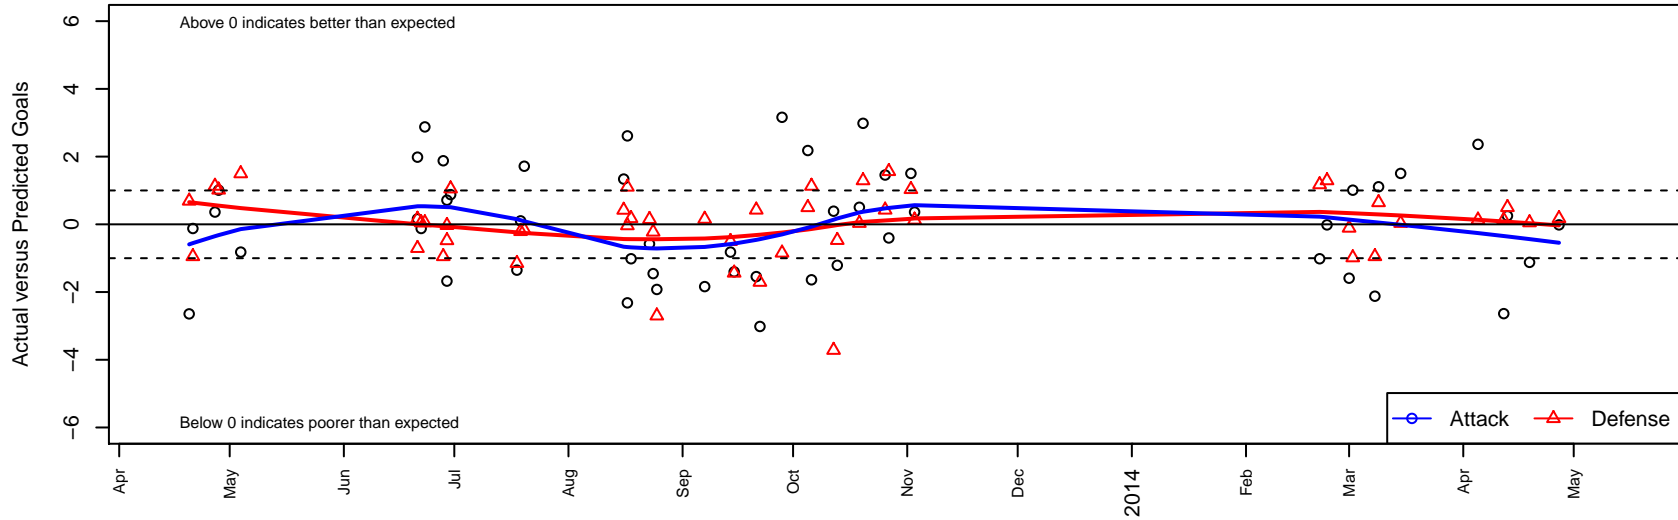

Westside Timbers Copa B99
Dots are actual minus expected GF (blue circles) and GA (red triangles).
Blue line is smoothed change in attack strength. Red is smoothed change in defense strength.